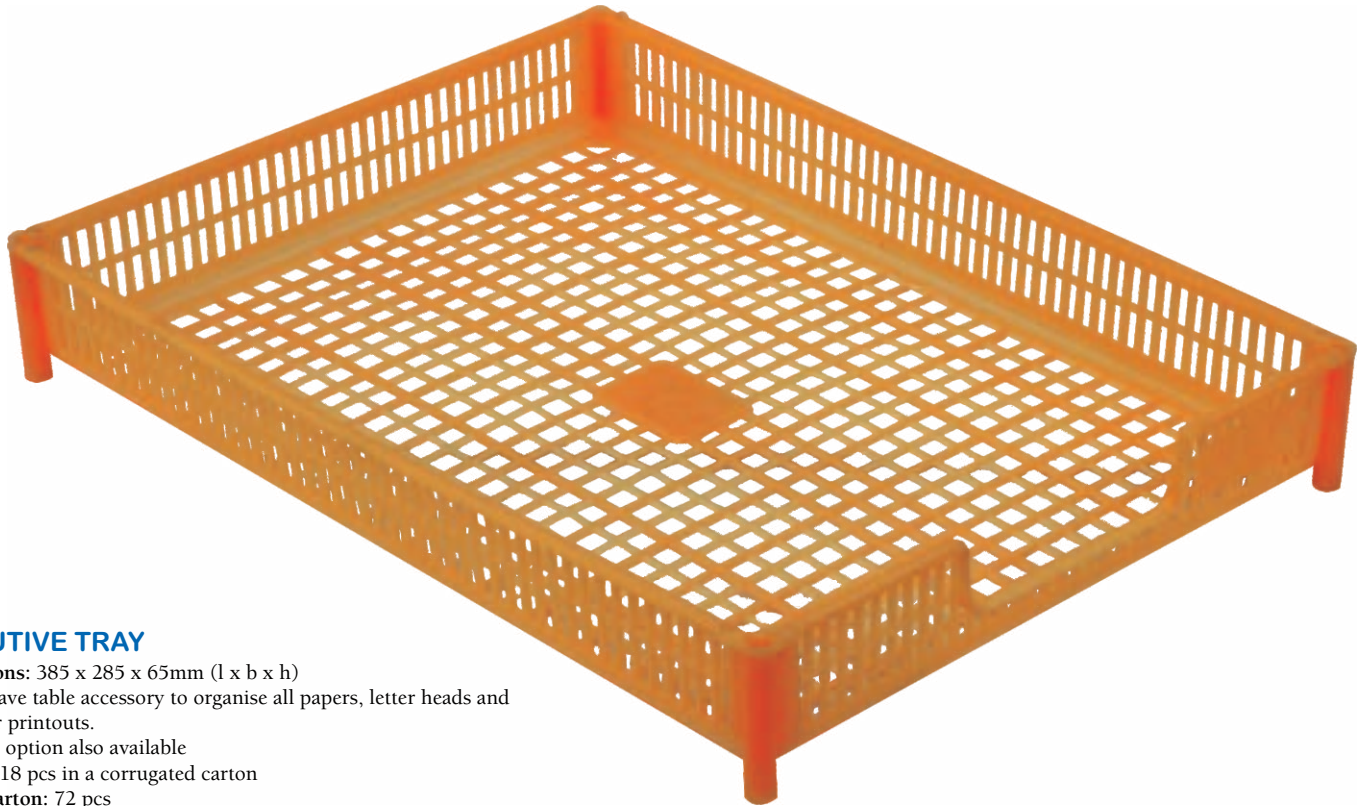

www.kbistationery.com

PAPER AND FILE TRAYS

OFFICE TRAY

Dimensions: 385 x 285 x 65 mm (l x b x h)

It is the largest tray in its class which comfortably fits in cobra size files.

Stackable upto 4 tier

Packing: 3 or 4 trays with rigid metal risers packed in a multicoloured printed corrugated box.

Master carton: 18 sets

COMPUTER PAPER TRAY

Dimensions: 395 x 285 x 50mm (l x b x h)

A tray with a full fledged un-interrupted mesh design. A rigid and long lasting product for your table.

Stackable option also available

Packing: 5 pcs in assorted colours packed in a multicoloured printed corrugated box.

Master carton : 60 pcs

PAPER AND FILE TRAYS

EXECUTIVE TRAY

Dimensions: 385 x 285 x 65mm (l x b x h)

A must have table accessory to organise all papers, letter heads and computer printouts.

Stackable option also available

Packing: 18 pcs in a corrugated carton

Master carton: 72 pcs

ACRYLIC TRAY

Dimensions: 348 x 255 x 52 mm (l x b x h)

An elegant transparent paper tray, stackable upto 2 tier

Packing: each pc in a hardboard box