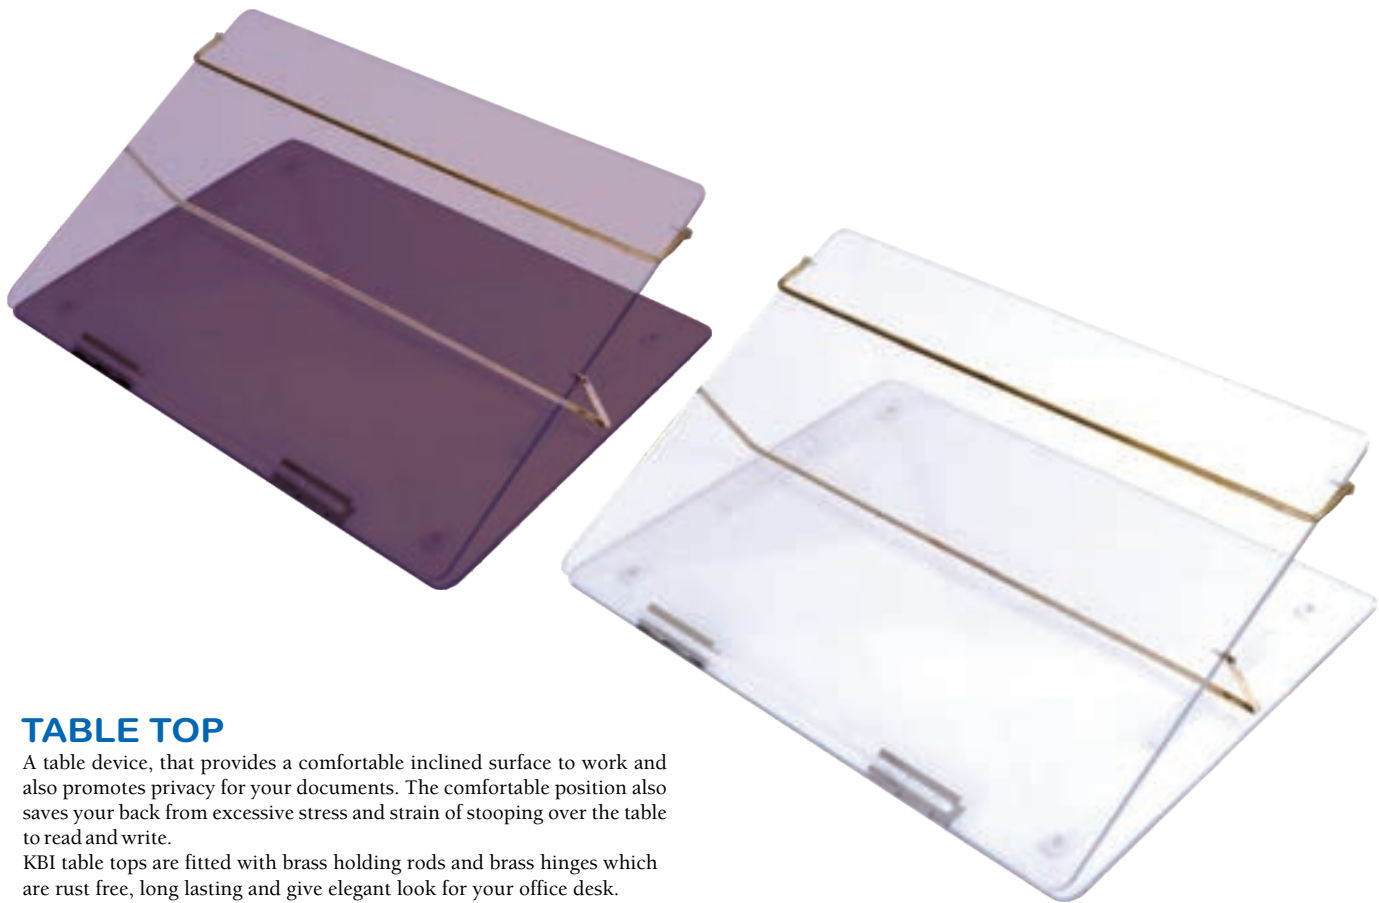

MULTICOLOUR SHADED PAPERWEIGHTS

Dimensions:
55 x 43 x 22 (l x b x h)

Dimensions:
50 x 50 x 22 (l x b x h)

TABLE TOP / TABLE ELEVATORS

TABLE TOP

A table device, that provides a comfortable inclined surface to work and also promotes privacy for your documents. The comfortable position also saves your back from excessive stress and strain of stooping over the table to read and write.

KBI table tops are fitted with brass holding rods and brass hinges which are rust free, long lasting and give elegant look for your office desk.

Colours available: transparent, transparent black smoke.