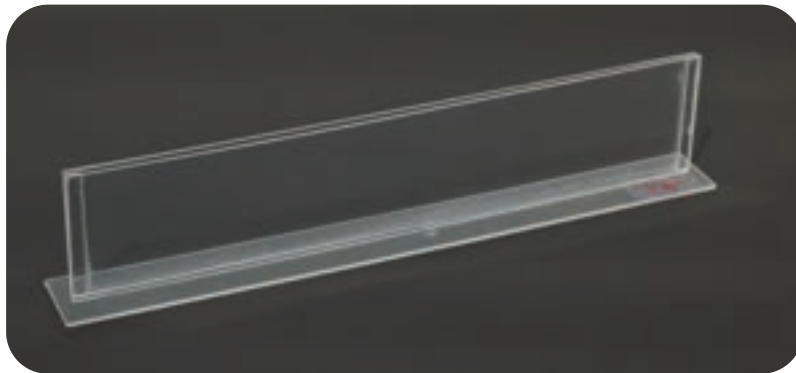

NAMEPLATES

NAMEPLATE HUT- TYPE (A-SHAPE)

Sizes available: 4", 6", 8", 9", 10", 12"

Special height sizes : 10" x 3" , 12" x 3"

NAMEPLATE T-TYPE (STANDING TYPE)

Sizes available: 10" x 2.5", 12" x 2.5"

Note: special sizes and shapes also available on order for all types of nameplates