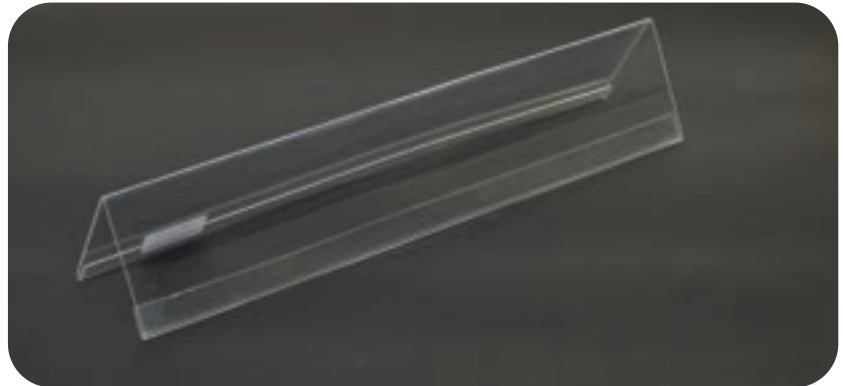

NAMEPLATES

NAMEPLATE HUT- TYPE (A-SHAPE)

Sizes available: 4", 6", 8", 9", 10", 12"

Special height sizes : 10" x 3" , 12" x 3"

NAMEPLATE T-TYPE (STANDING TYPE)

Sizes available: 10" x 2.5", 12" x 2.5"

Note: special sizes and shapes also available on order for all types of nameplates