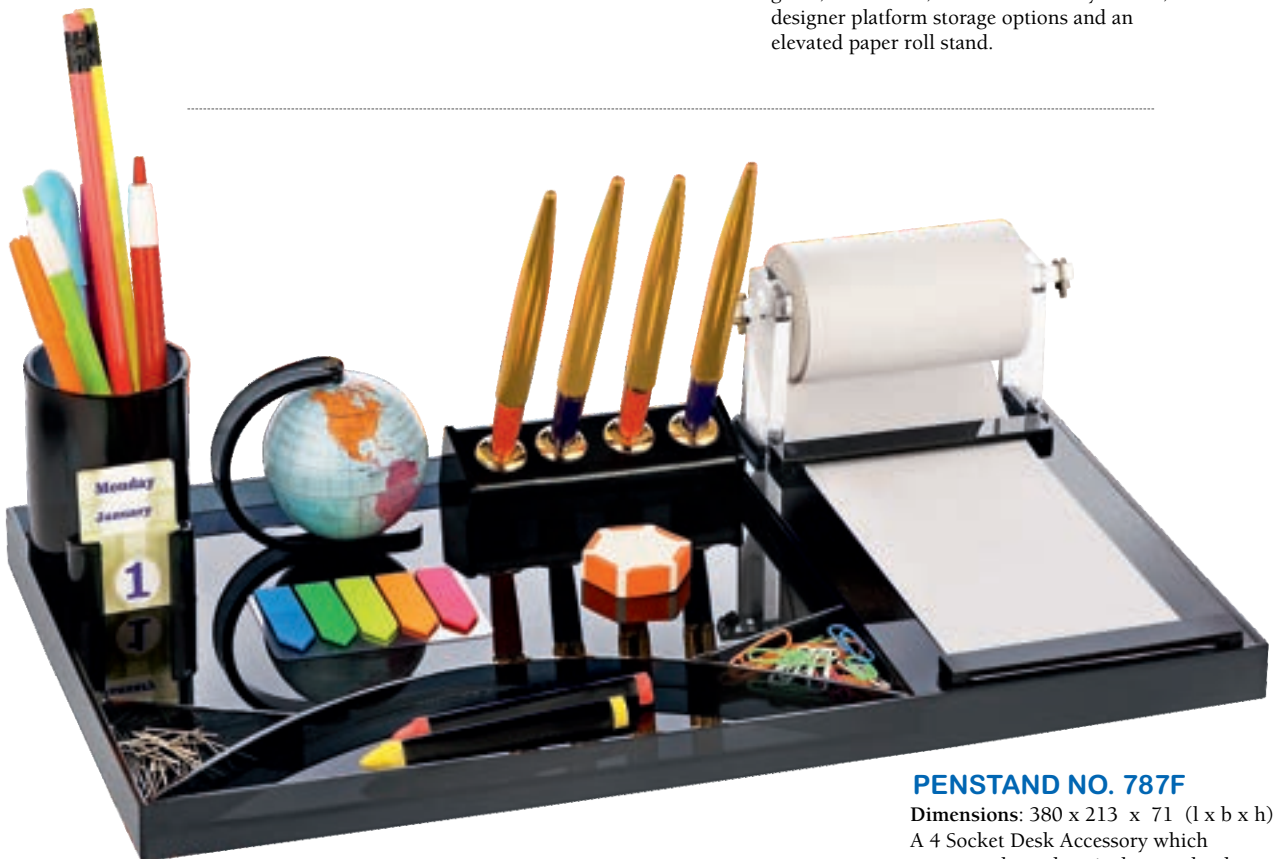

LD-TISSUE BOX

Dimensions : 230mm x 140mm x 60mm
A luxurious case to store and pull out tissue paper.

The bottom side has a open able flap which can be used to load tissue paper and then pressed to assist the velcro hold it securely.

ACRYLIC DESK ORGANISERS

PENSTAND NO. 790FG

Dimensions: 380 x 213 x 71 (l x b x h)
A 2 Socket Desk Accessory which accommodates the tricolor, a decorative globe, a calendar, a round stationery holder, designer platform storage options and an elevated paper roll stand.