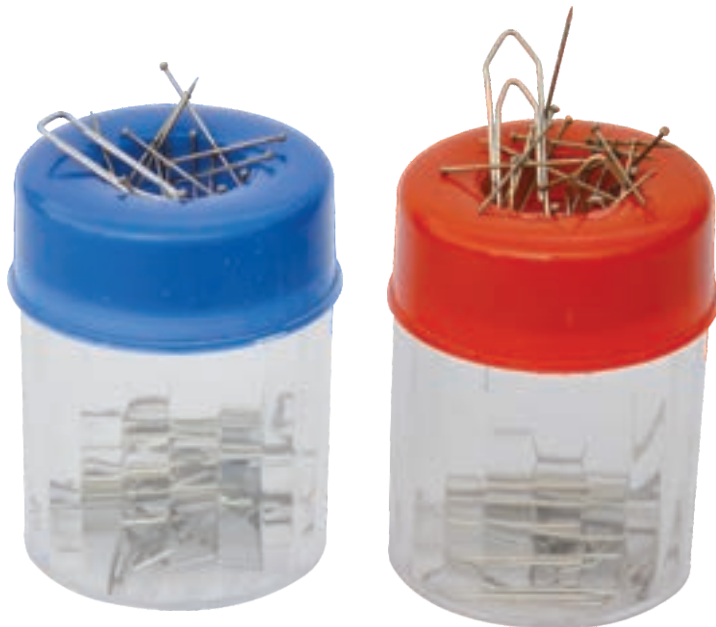

PIN & CLIPS CONTAINERS

GENIUS PIN CLIP CONTAINER

Dimensions: Height 60 x 65 (d x h)

A new bold look with a matching colour of the lid and the magnetic core. Extra large to hold more pins/clips.

A unique octagonal - 8 sided magnetic core to attract pins for easy access

Packing: Each pc packed in a multicoloured cardboard box

Retailer pack: 10 pcs in a pp bag

Master carton: 100 pcs in a corrugated carton

ROUND PIN CLIP CONTAINER

Dimensions: Height 50 x 70 (d x h)

A medium sized magnetic pin container with a transparent multi-faceted bottom and an opaque cap.

Packing: Each pc packed in a multicoloured cardboard box

Retailer pack: 10 pcs in a pp bag

Master carton: 140 pcs in a corrugated carton.

METAL PIN CLIP CONTAINER

Dimensions: Height 69 x 60 (d x h)

A rigid metallic pin container.

Packing: Each pc in a cardboard box

Retailer pack: 10 pcs in a pp bag

Master carton : 160 pcs