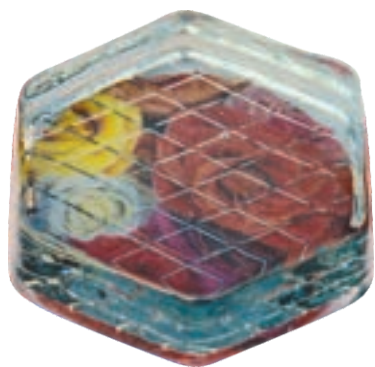

A milky white base accompanied by a sliding clear front top.

Provided with strong adhesive foam tape to hold on to all surfaces.
Easy slide-in nameslip slot

PAPER WEIGHTS

GLASS PAPERWEIGHTS

OVAL

ROUND

HEX

BUTTERFLY