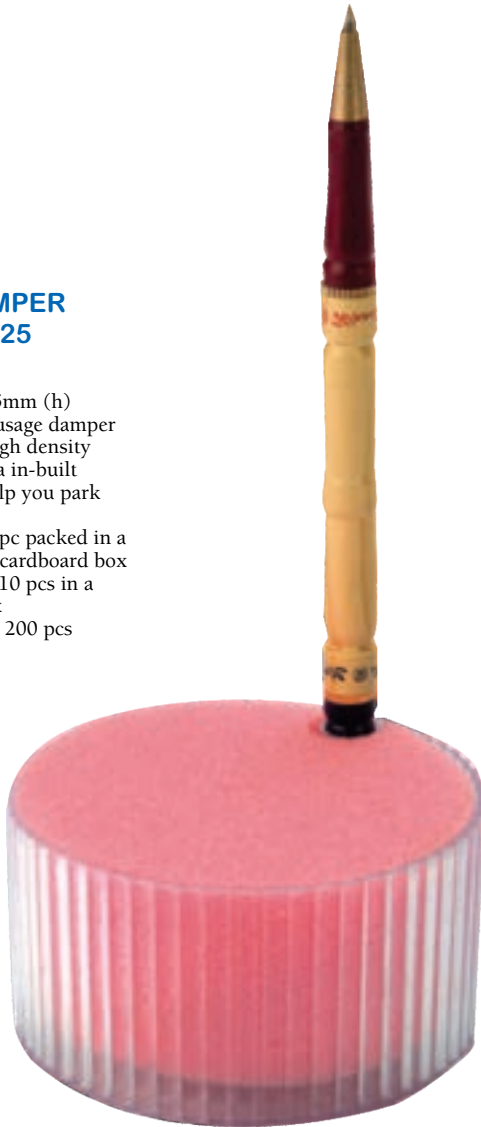

DAMPERS

BANK DAMPER ART NO.:525

Dimensions:
80mm (d) x 45mm (h)
A extra heavy usage damper with 42 mm high density sponge. It has a in-built penstand to help you park your pen.
Packing: Each pc packed in a multicoloured cardboard box
Retailer pack: 10 pcs in a corrugated box
Master carton: 200 pcs