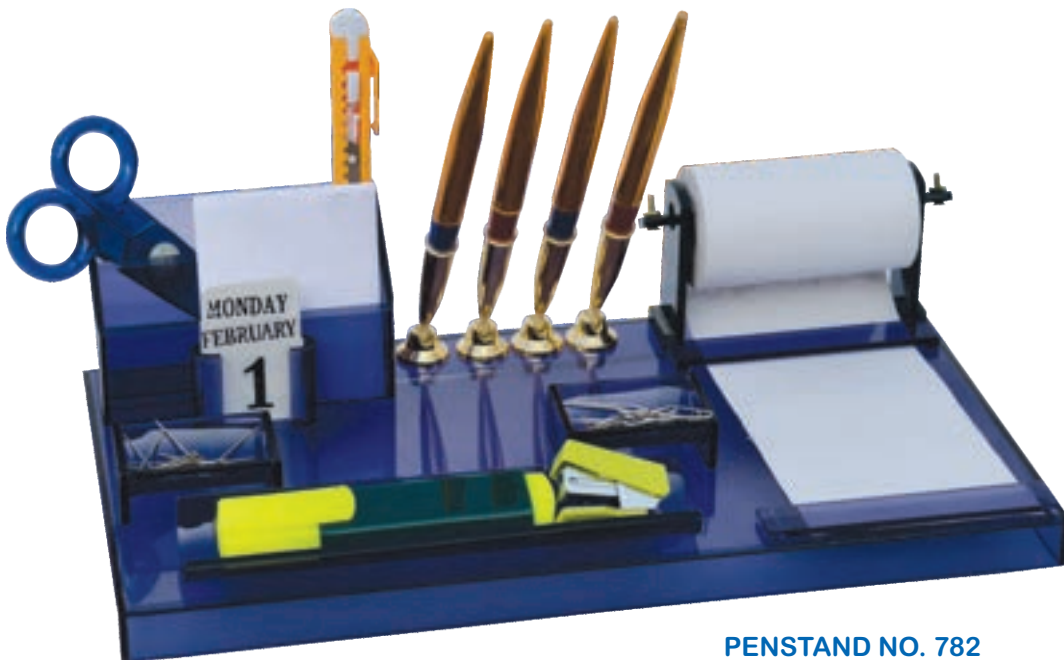

ACRYLIC DESK ORGANISERS

PENSTAND NO. 782

Dimensions: 328 x 175 x 88 (l x b x h)

A 4 Socket desk accessory which accommodates a calendar, paper roll stand, paper shelf, 2 rectangular wells and a pen-pencil tray.