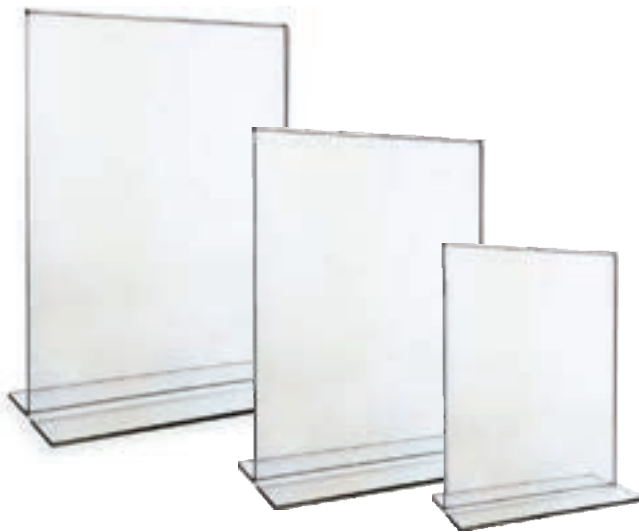

KBI table tops are fitted with brass fittings which are rust free, long lasting and give elegant look for your office desk.

Colours available: Tan Brown, Black.

Sizes available: 15 x 21, 18 x 24

DISPLAY STANDS

APPOINTMENT STAND VERTICAL

Sizes available: A4, A5

DISPLAY STAND L-TYPE

Sizes available:
A4 , A5, A6

DISPLAY STAND T-TYPE

Sizes available: a4 a5 a6

DISPLAY STANDS

DISPLAY CASE A4